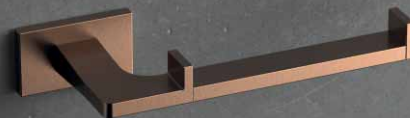

Look

Luca Colombo

LOOK porta la firma di Luca Colombo, progettista tra i più attivi di Colombo Design che, grazie alle sue competenze e al suo piglio creativo, ha maggiormente segnato la storia e la crescita dell'azienda. Progettati nel 2004, gli accessori della serie **LOOK** rientrano a pieno titolo ancora oggi tra i best seller di Colombo Design.

***LOOK** bears the signature of Luca Colombo, one of Colombo Design's most active designers who, thanks to his skills and his creative attitude, has most marked the history and growth of the company. Designed in 2004, the accessories of the **LOOK** series are still fully part of Colombo Design's best sellers today.*