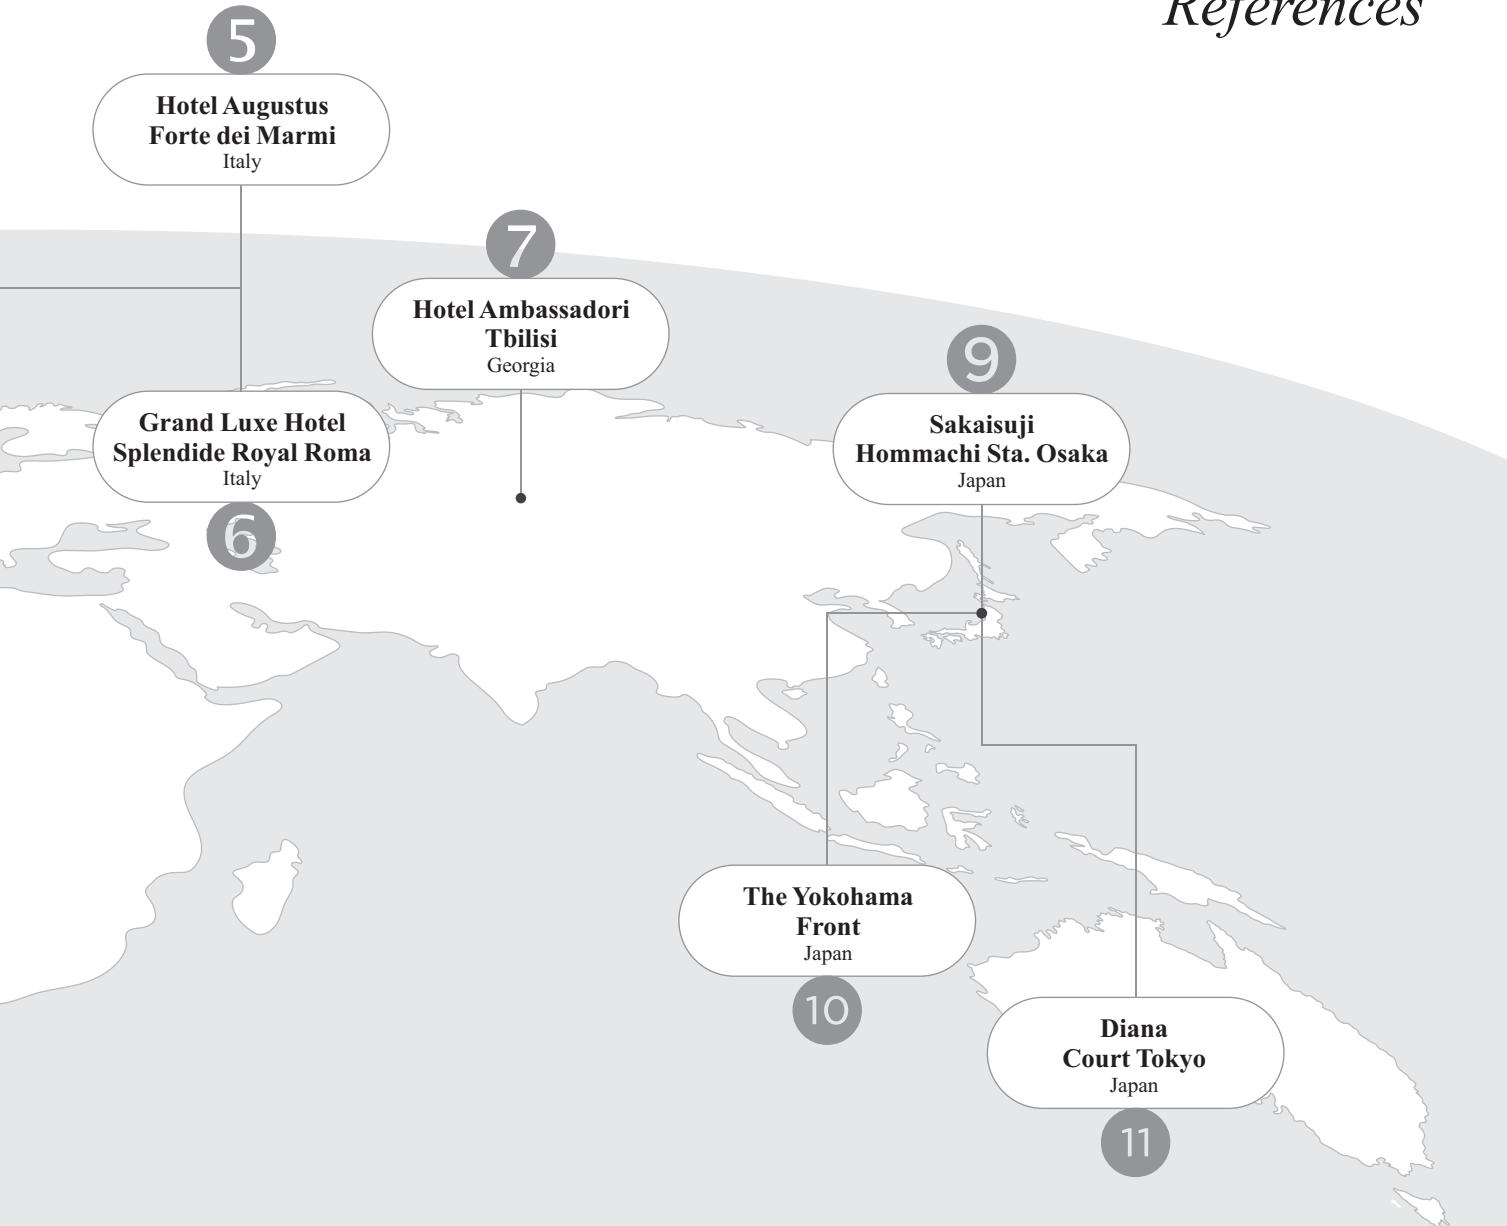

2

**The Oosten
Williamsburg NY**
USA

3

**Marriott Hotel
Markham Toronto**
Canada

4

**Miramar Le Cigale
Hotel Arzon**
France

8

**Penthouse City
Life Milano**
Italy

Referenze

References

1

The Smithe

Vancouver - Canada (Roboquattro)

Williamsburg NY - USA (Elite)

The Oosten

2

3

Marriott Hotel Markham

Toronto - Canada (Gira)

Arzon - Francia (Plus / Viola)

Miramar Le Cigale Hotel

4

5

Hotel Augustus

Forte dei Marmi - Italia (Look / Piantane)

Roma - Italia (Galileo)

Grand Luxe Hotel Splendide Royal

6

7

Hotel Ambassadors

Tbilisi - Georgia (Hermitage / Portofino / Peter)

Milano - Italia (Ciotto / Galileo)