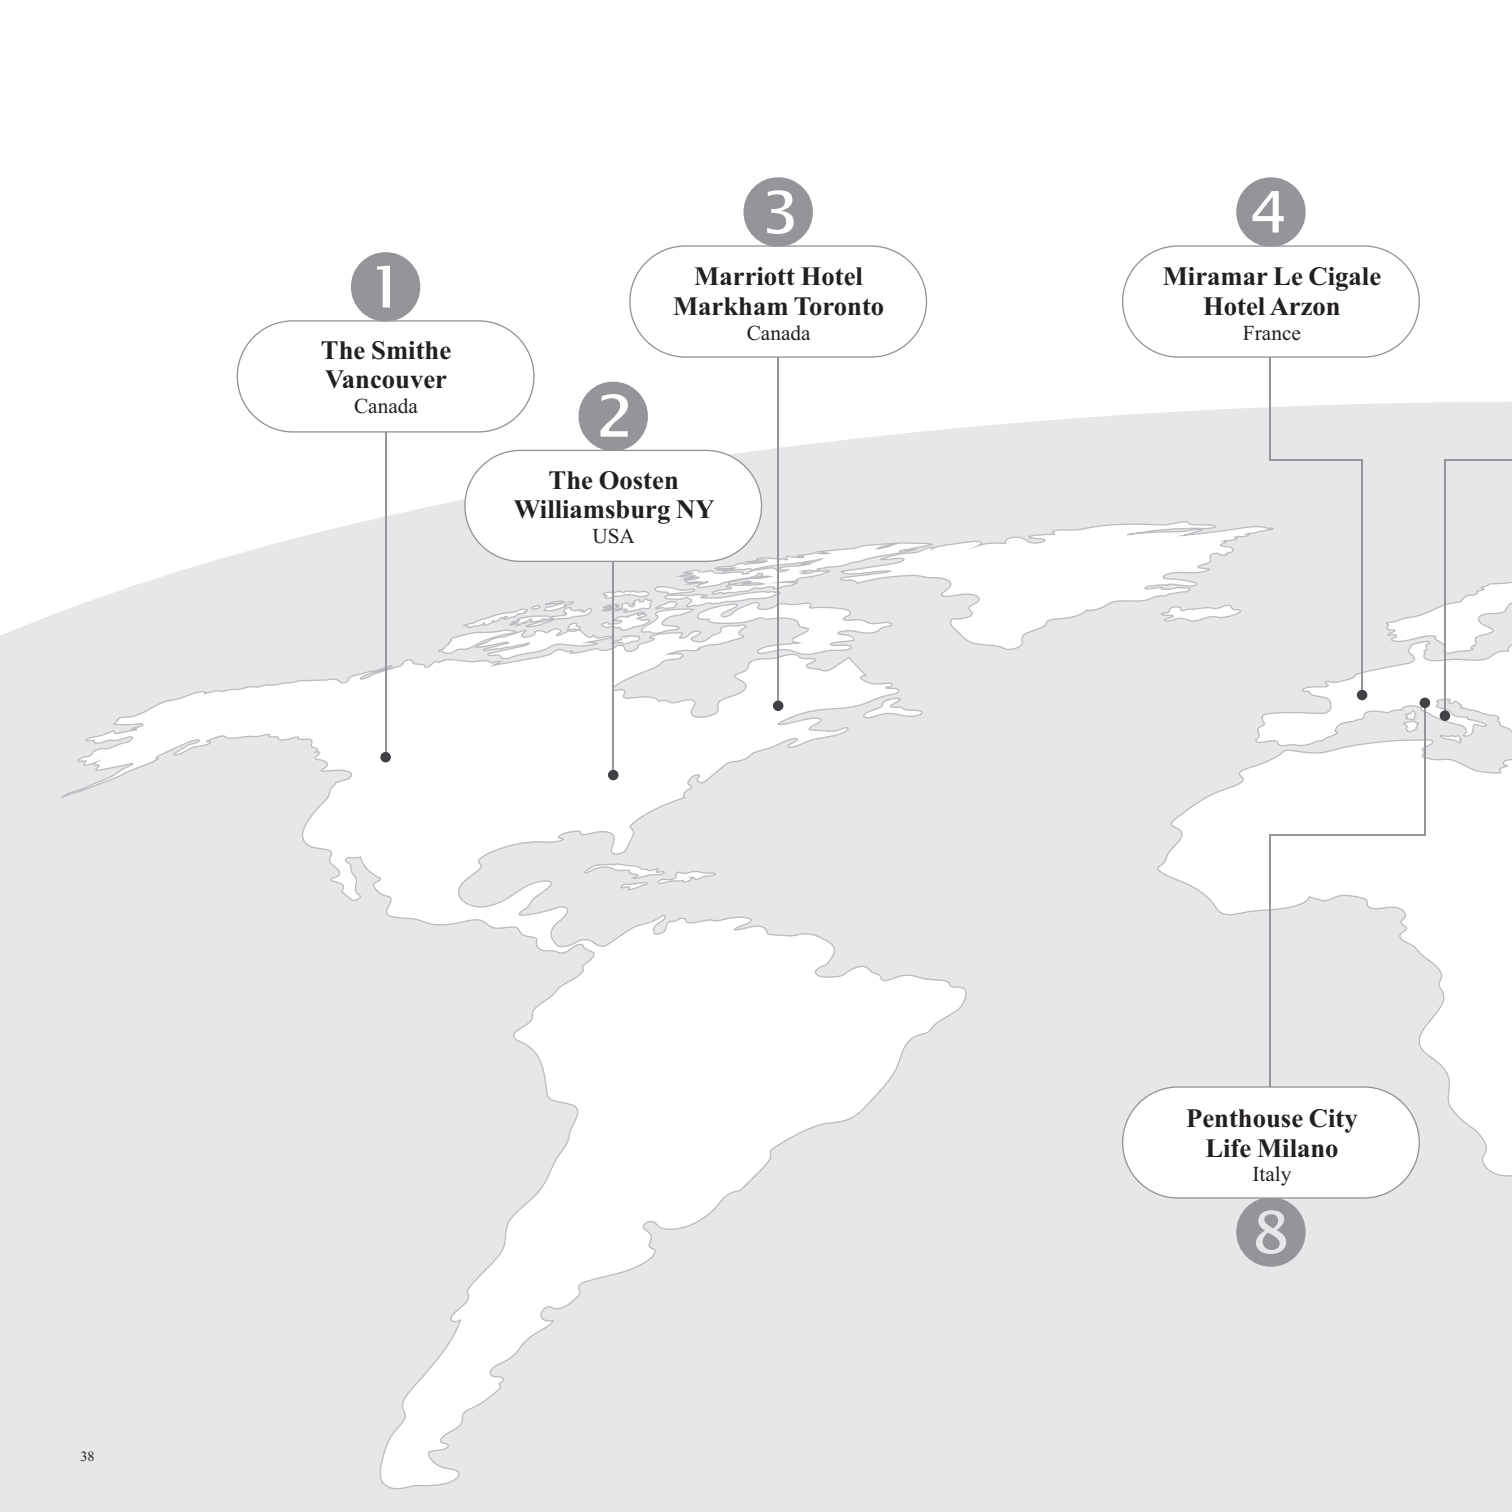

1

**The Smithe
Vancouver**
Canada

2

**The Oosten
Williamsburg NY**
USA

3

**Marriott Hotel
Markham Toronto**
Canada

4

**Miramar Le Cigale
Hotel Arzon**
France

8

**Penthouse City
Life Milano**
Italy