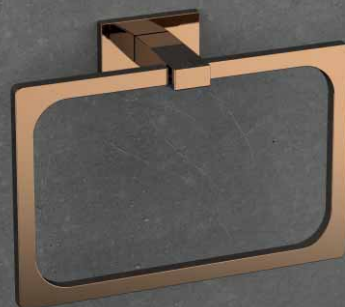

Look

Luca Colombo

LOOK porta la firma di Luca Colombo, progettista tra i più attivi di Colombo Design che, grazie alle sue competenze e al suo piglio creativo, ha maggiormente segnato la storia e la crescita dell'azienda. Progettati nel 2004, gli accessori della serie **LOOK** rientrano a pieno titolo ancora oggi tra i best seller di Colombo Design.

***LOOK** bears the signature of Luca Colombo, one of Colombo Design's most active designers who, thanks to his skills and his creative attitude, has most marked the history and growth of the company. Designed in 2004, the accessories of the **LOOK** series are still fully part of Colombo Design's best sellers today.*